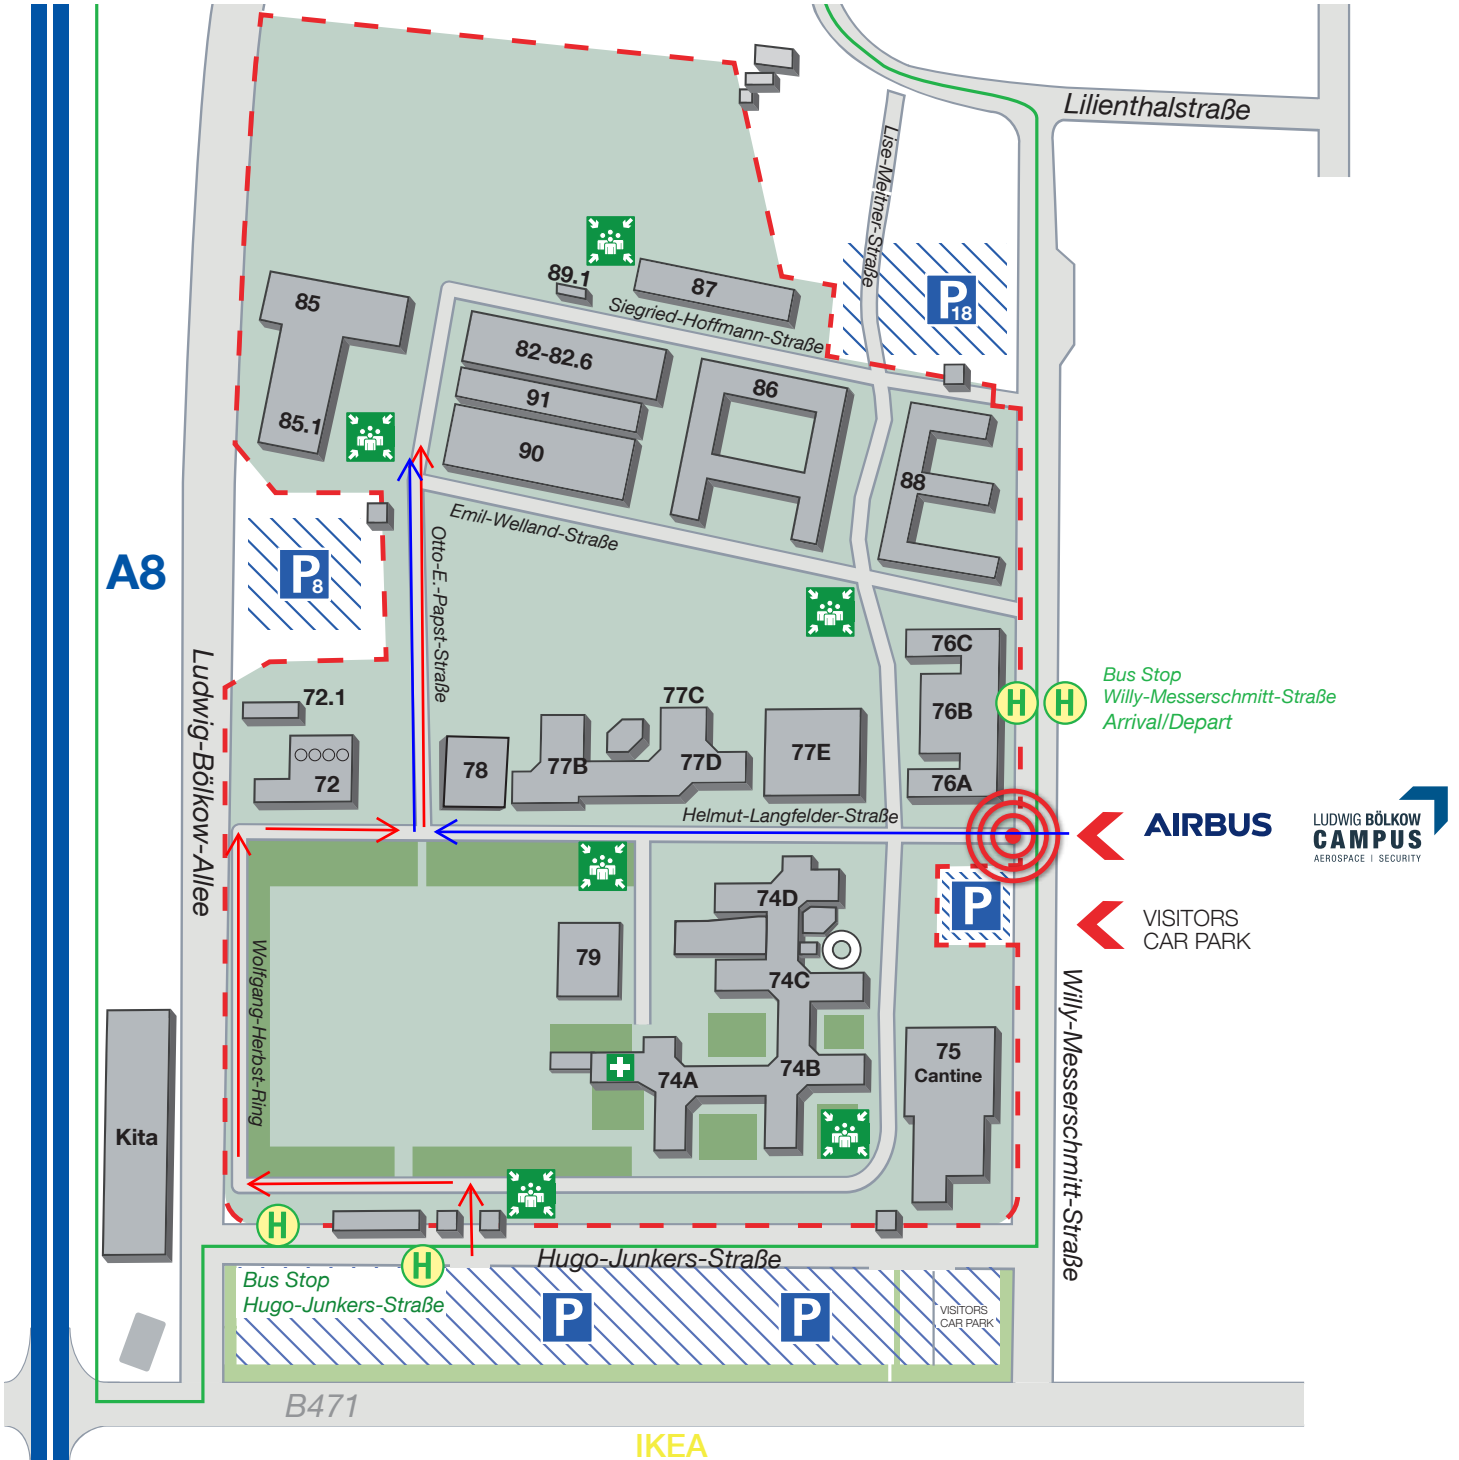

## from Hauptbahnhof (Munich central railway station)

- Take any suburban railway (S-Bahn) line east to Ostbahnhof railway station. For further details, see the description "From Ostbahnhof railway station" below.

## from Ostbahnhof railway station

- Go to the bus terminal (Busbahnhof). Take the number 213 express bus to Willy-Messerschmitt-Straße.

-or-

- Take the suburban railway (S-Bahn) line S7 (towards Höhenkirchen-Siegertsbrunn or Kreuzstraße) and get off at Ottobrunn station.
- From Ottobrunn station, take bus number 214 or 241 (towards Einsteinstraße/Hohenbrunn) and get off at the stop Willy-Messerschmitt-Straße.

-or-

- Take the suburban railway (S-Bahn) line S7 (towards Höhenkirchen-Siegertsbrunn or Kreuzstraße) or the underground line U5 (towards Neuperlach Süd) and get off at Neuperlach Süd station.
- From Neuperlach Süd station, take bus number 222 or 210 (towards Lilienthalstraße) and get off at the stop Lilienthalstraße.
- From the Lilienthalstraße bus stop, follow Lilienthalstraße south until the intersection with Willy-Messerschmitt-Straße. Turn right and walk along Willy-Messerschmitt-Straße.

**Please note: The 213, 210, 214, 222 and 241 buses only run regularly at certain times of the day. For travel times, please consult the relevant bus timetable.**

Large Truck entry via Hugo-Junkers-Straße  
Cars and vans entry via Willy-Messerschmitt-Straße