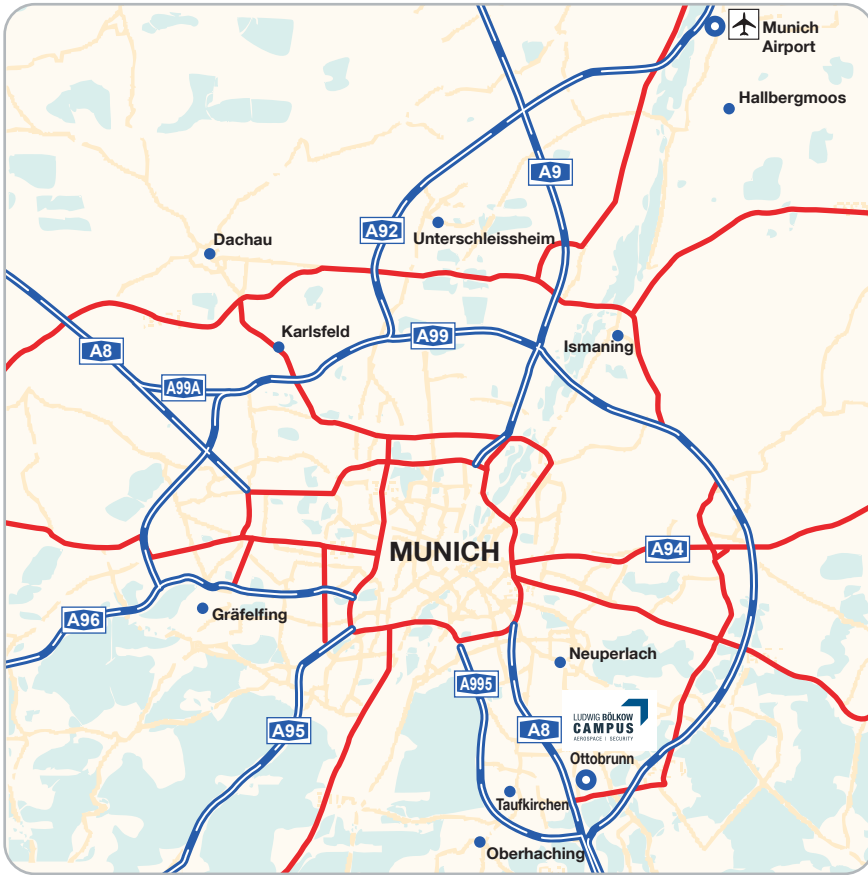

## Access Ludwig Bölkow Campus by Car

Address: Ludwig Bölkow Campus  
Willy-Messerschmitt-Straße 1  
82024 Taufkirchen, Germany

*CAUTION: When entering this address on Navis, please use "Willy-Messerschmitt-Straße 1, 82024 Taufkirchen"*

### Ludwig Bölkow Campus from Munich Airport:

- Take the ramp onto A92. (8.2 km)
- Take exit 4 toward A9. (400 m)
- Keep left at the fork, follow signs for Salzburg/ München. (1.7 km)
- Follow signs for München/A9 and merge onto A9. (9.6 km)
- Take exit 72-Kreuz München-Nord to merge onto A99 toward Salzburg/Innsbruck. (27.8 km)
- Take exit 20-Ottobrunn toward Höhenkirchen/ Brunnthal. (350 m)
- Keep right at the fork, follow signs for München/ Ottobrunn and merge onto Rosenheimer Landstraße/ St2078. Continue to follow St2078. (650 m)
- Turn left onto Brunnthaler Str./B471. (1.1 km)
- Turn right onto Willy-Messerschmitt-Straße. (600 m)

### from Salzburg:

- Take the A8 in the direction of München. (117 km)
- Take exit 94-Taufkirchen-Ost to merge onto Brunnthaler Str./B471. (800 m)
- Turn left onto Willy-Messerschmitt-Straße.

# Access Ludwig Bölkow Campus by Public Transport

Address: Ludwig Bölkow Campus  
Willy-Messerschmitt-Strasse 1  
82024 Taufkirchen, Germany